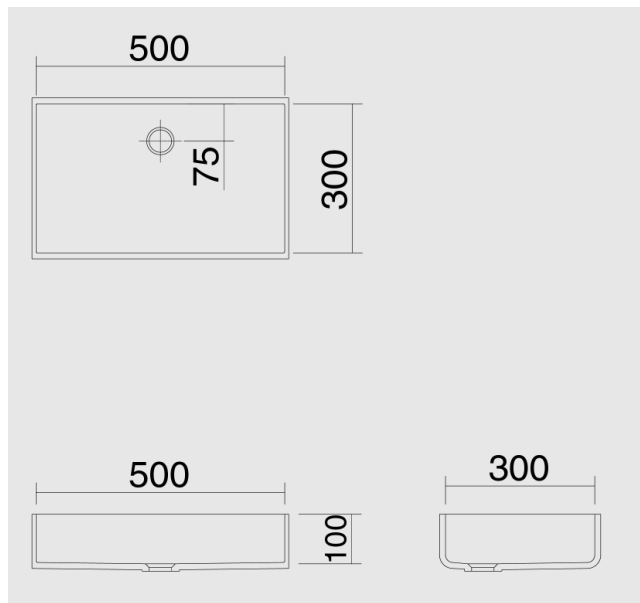

## FONTANA FP Series - puristic shapes

- Fontana bathroom sinks in sober puristic shapes emphasizing a linear form of architecture
- Available in all CORIAN® colors
- Deliverable with or without overflow drain
- Suited for all commercially available drain sets
- Milling template or DFX data available
- All sides of the inner corners made with inner radius

**FONTANA FP-40**

400 x 260 x 100 mm

**FONTANA FP-50**

500 x 300 x 100 mm

**FONTANA FP-50-600**

600 x 300 x 100 mm

**FONTANA FP-50-700**

700 x 300 x 100 mm

**FONTANA FP-60**

600 x 370 x 120 mm

**FONTANA FP-60-700**

700 x 370 x 120 mm

**FONTANA FP-60-800**

800 x 370 x 120 mm

**FONTANA FP-60-900**

900 x 370 x 120 mm

**FONTANA FP-110**

1100 x 370 x 120 mm

**FONTANA FP-110-E**

1100 x 370 x 120 mm

**FONTANA FP-110-D**

1100 x 370 x 120 mm