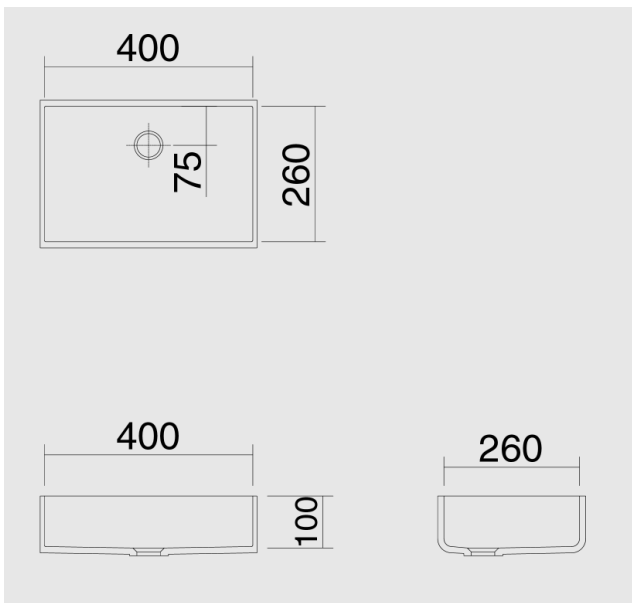

## FONTANA FP Series - puristic shapes

- Fontana bathroom sinks in sober puristic shapes emphasizing a linear form of architecture
- Available in all CORIAN® colors
- Deliverable with or without overflow drain
- Suited for all commercially available drain sets
- Milling template or DFX data available
- All sides of the inner corners made with inner radius

**FONTANA FP-40**

400 x 260 x 100 mm

**FONTANA FP-50**

500 x 300 x 100 mm

**FONTANA FP-50-600**

600 x 300 x 100 mm

**FONTANA FP-50-700**

700 x 300 x 100 mm

**FONTANA FP-60**

600 x 370 x 120 mm

**FONTANA FP-60-700**

700 x 370 x 120 mm

**FONTANA FP-60-800**

800 x 370 x 120 mm

**FONTANA FP-60-900**

900 x 370 x 120 mm

**FONTANA FP-110**

1100 x 370 x 120 mm

**FONTANA FP-110-E**

1100 x 370 x 120 mm

**FONTANA FP-110-D**

1100 x 370 x 120 mm