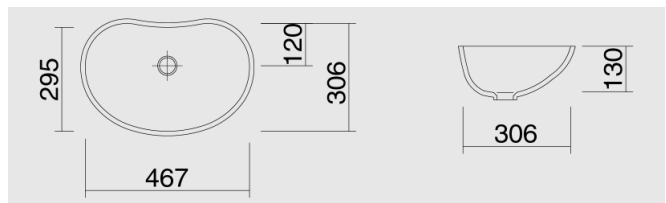

FONTANA FD series - design shapes

- Fontana bathroom sinks in special design shapes comprising the kidney shape for slim vanity tops and bowls as well as extra-large bathroom sink solutions
- Available in all CORIAN® colors
- Deliverable with or without overflow drain
- Suited for all commercially available drain sets
- Milling template or DFX data available
- Please ask for facing shells in case of a visible exterior of the sink!

FONTANA FD-410 410 x 278 x 130 mm

FONTANA FD-470 467 x 306 x 130 mm

FONTANA FD-480 470 x 311.5 x 130 mm

FONTANA FD-510 521 x 338.7 x 130 mm

FONTANA FD-520 522 x 325 x 130 mm

FONTANA FD-560 551 x 360 x 130 mm

FONTANA FD-600

600 x 400 x 130 mm

FONTANA FD-660

660 x 460 x 130 mm

FONTANA FD-775

775 x 430 x 134 mm

FONTANA FD-831

499 x 343 x 135 mm

FONTANA FD-832

384 x 328 x 135 mm