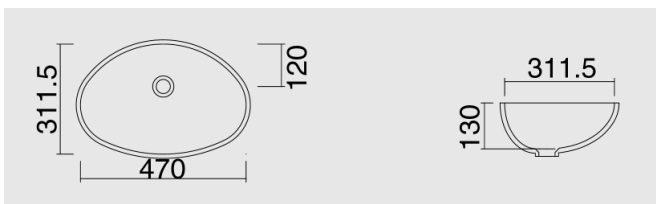

FONTANA FD series - design shapes

- Fontana bathroom sinks in special design shapes comprising the kidney shape for slim vanity tops and bowls as well as extra-large bathroom sink solutions
- Available in all CORIAN® colors
- Deliverable with or without overflow drain
- Suited for all commercially available drain sets
- Milling template or DFX data available
- Please ask for facing shells in case of a visible exterior of the sink!

FONTANA FD-410 410 x 278 x 130 mm

FONTANA FD-470 467 x 306 x 130 mm

FONTANA FD-480 470 x 311.5 x 130 mm

FONTANA FD-510 521 x 338.7 x 130 mm

FONTANA FD-520 522 x 325 x 130 mm

FONTANA FD-560 551 x 360 x 130 mm

FONTANA FD-600

600 x 400 x 130 mm

FONTANA FD-660

660 x 460 x 130 mm

FONTANA FD-775

775 x 430 x 134 mm

FONTANA FD-831

499 x 343 x 135 mm

FONTANA FD-832

384 x 328 x 135 mm